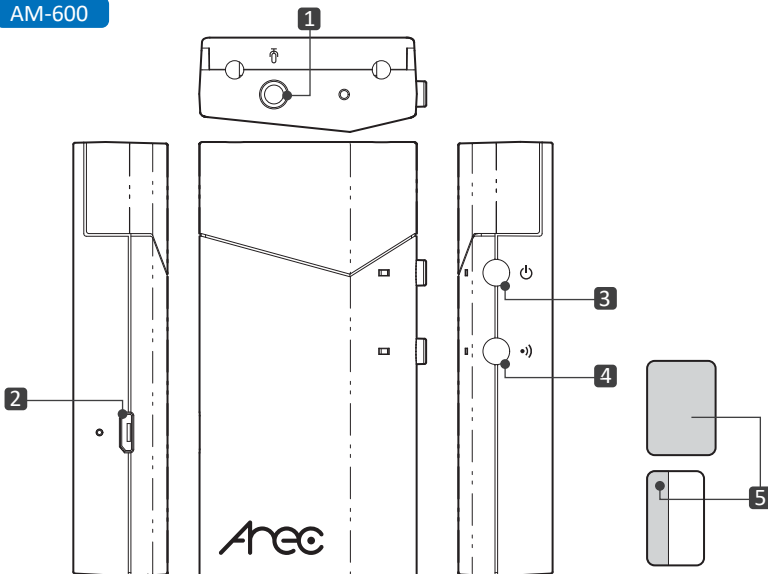

AM-600

1. 1 3.5 audio jack
   - 2 Power (Micro USB port)
   - 3 Button (Power / Tracking On-Off)
   - 4 Button (Microphone Pairing / Mute)*
   - 5 Back-Tracking
2. *Only with AREC Media Stations