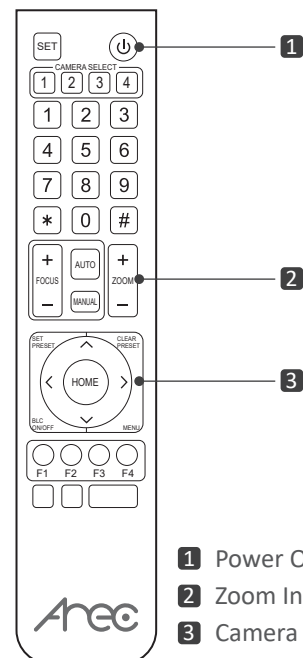

## CI-T21H Frontal

- 1 IR Sensor for Positioner
- 2 Camera lens
- 3 IR Sensor for Remote Controller
- 4 Standard 1/4"20 UNC screw
- 5 Hole for Anti-Rotation Pin

## CI-T21H Trasera

- 1 RS-232 port
- 2 Network Port (RJ-45)
- 3 HDMI Output
- 4 USB3.0 Output
- 5 Power (DC 12V)

## AM-600

- 1 3.5 audio jack
  - 2 Power (Micro USB port)
  - 3 Button (Power / Tracking On-Off)
  - 4 Button (Microphone Pairing / Mute)\*
  - 5 Back-Tracking
- \*Only with AREC Media Stations

## Control Remoto

- 1 Power On-Off
- 2 Zoom In/ Zoom Out
- 3 Camera Direction Control