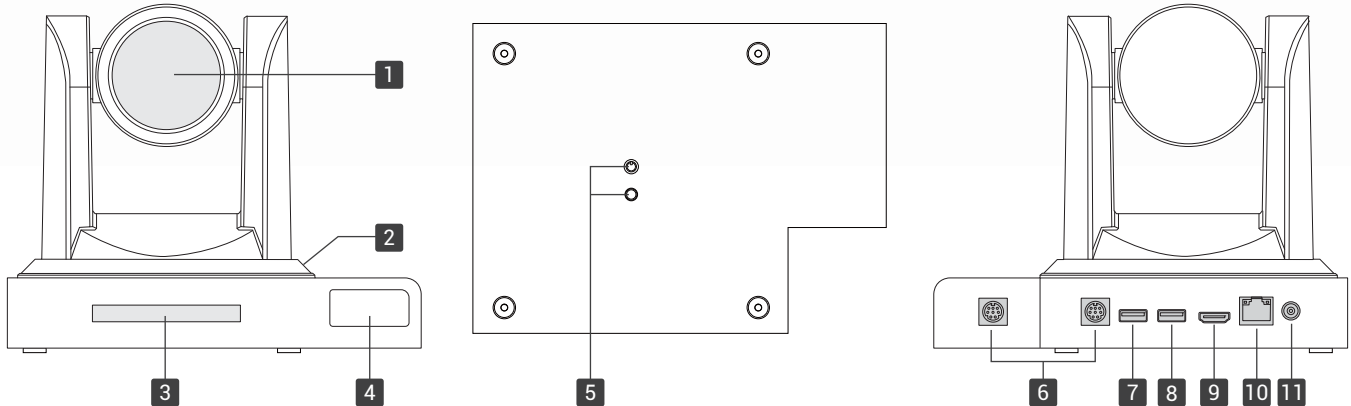

Fit for Any Indoor Environment

Quiet and Quick Pan/Tilt Mechanism

CI-22H supports 340 degree rotation, a 120 degree tilt range, and 20x zoom with auto focus capability. The pan/tilt/zoom control functions can be performed remotely. Adopting step driving motor mechanism, CI-22H camera works extremely quiet and moves smoothly.

Full HD Resolution

Product Appearance

■ Camera Dimension

- 1 Camera lens
- 2 Base
- 3 IR receiver sensor
- 4 Tally light

- 5 Standard 1/4"20 UNC screw
- 6 RS-232 port for tally light
- 7 USB2.0
- 8 USB3.0

- 9 HDMI output
- 10 Ethernet RJ-45
- 11 Power (DC 12V)

Specifications

Model name	CI-22H PTZ Conference Camera
Camera	
Image Sensor	1/2.8" CMOS, 1920x1080
Minimum Illumination	0.5 Lux @ F 1.8 (AGC ON)
White Balance	Manual / auto / one push
Lens and Focus	20x optical zoom, manual/ auto
Focal Length	5.2 – 98 mm (20x)
F Number	F1.5 – F3.0
Field of View	55.8° (wide) – 3.2° (tele)
Video Compression	H.264
Video Output	HDMI、USB 3.0、USB 2.0、IP(RJ-45)
Max Resolution	1920x1080 @ 60fps (IP Streaming) 1920x1080 @ 60fps (HDMI / USB 3.0)
Image Auto Adjustment	BLC / auto white balance / focus / aperture / WDR / electronic shutter
Image Setting SNR	Brightness / color / saturation / contrast / sharpness / BW mode / Gamma curve >55dB
Pan/Tilt Rotation	-170°~+170°, -30°~+90°
Pan/Tilt Controller Speed	0.1~60° / second, 0.1~30° / second
Pan/Tilt Speed (Max.)	Pan: 60° / second, Tilt: 30° / second

Network and Control	
Network Interface	100 Mbps Ethernet (RJ-45)
Control Port	RS-232 port for tally light
Built-in Tally Light	Yes
Control Protocol	VISCA / Pelco-D / Pelco-P
Network Protocol	RTSP, RTMP, ONVIF
Preset Positions	Up to 255
Operating Environment	
Operating Temperature	-10°C ~ 50°C (14°F ~ 122°F), indoor only
Humidity	20% - 95% RF
Dimension (L x W x H)	156 x 208.5 x 173.5 mm
Weight	1.47 kg
Power Supply	12V DC, 1A
Power Consumption	12W (max.)
Accessories	Quick guide / power adapter / remote controller / RS-232 cable / USB 3.0 cable