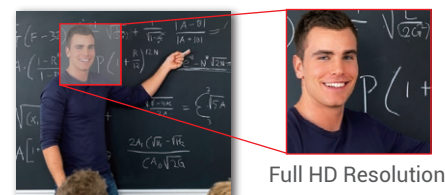

Fully Enjoy the High Definition Video

With high performance H.264 compression technology, AREC CI-22H provides Full HD quality at up to 1080/60p. Featuring advanced ISP processing algorithms, CI-22H provides vivid images with fantastic color rendition. Low noise CMOS effectively ensure high SNR of camera video.