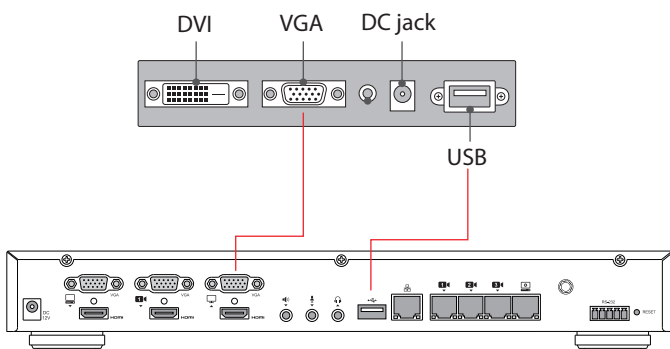

AREC 10.1 inch Multi-touch Monitor

Specification

LED & Buttons

I/O Interface

AREC 10.1 inch multi-touch monitor

Screen Type	TFT-LCD
Screen Diagonal	10.1 inch
Resolution	up to 1920 X 1080 @ 60 Hz
White Luminance	350 (Typ.) cd/m ²
Touch Type	Projected Capacitive
Active Area (H x V)	216.96 x 135.60
Hardness	≥6H
Input signal interface	VGA/ DVI-D
Control interface	USB
Control Buttons	Power with indicator/ Menu/ Up/ Down
Power Supply Voltage	12V
Operation Conditions	0°C ~ +40°C
Storage Conditions & Humidity	-30°C ~ +70°C Min 45% to Max 90% RH
Mounting	VESA holes 75 x 75 (mm)
Dimension	Maximum size: 30.5 x 22 x 4 (cm) Body size: 25 x 18 x 3.5 (cm)
Weight	1.3kg