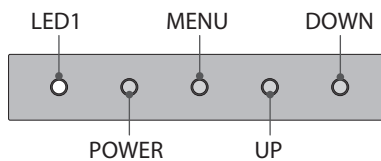

AREC 10.1 inch Multi-touch Monitor

Specification

LED & Buttons

I/O Interface

AREC 10.1 inch multi-touch monitor

Screen Type	TFT-LCD
Screen Diagonal	10.1 inch
Resolution	up to 1920 X 1080 @ 60 Hz
White Luminance	350 (Typ.) cd/m ²
Touch Type	Projected Capacitive
Active Area (H x V)	216.96 x 135.60
Hardness	≥6H
Input signal interface	VGA/ DVI-D
Control interface	USB
Control Buttons	Power with indicator/ Menu/ Up/ Down
Power Supply Voltage	12V
Operation Conditions	0°C ~ +40°C
Storage Conditions & Humidity	-30°C ~ +70°C Min 45% to Max 90% RH
Mounting	VESA holes 75 x 75 (mm)
Dimension	Maximum size: 30.5 x 22 x 4 (cm) Body size: 25 x 18 x 3.5 (cm)
Weight	1.3kg