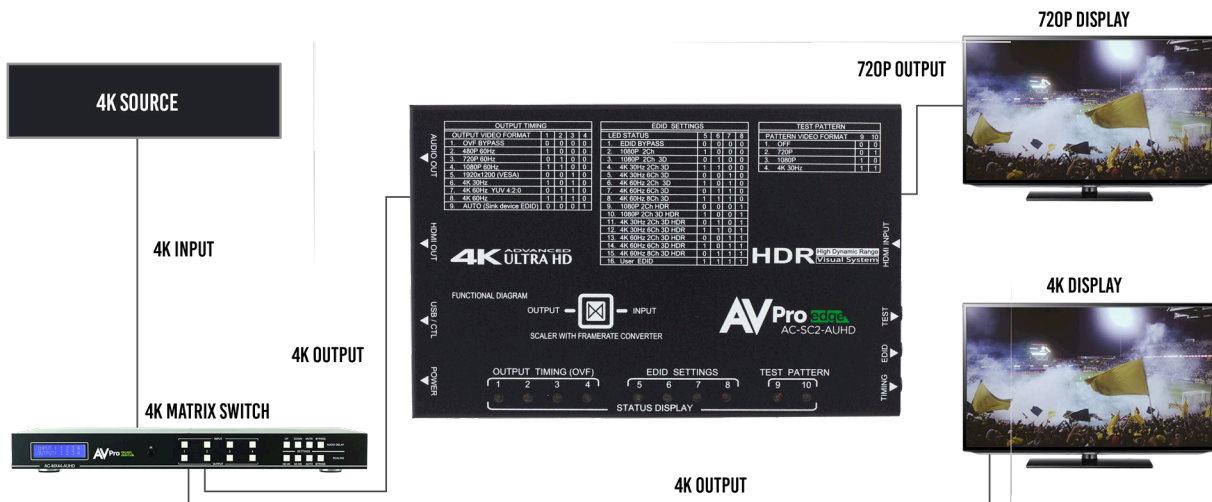

DISTRIBUTED SYSTEM DOWN-SCALING

WITH THE AC-SC2-AUHD YOU ARE ABLE TO DOWNSCALE (AS SHOWN) OR UPSCALE A SIGNAL TO DISTRIBUTE THE BEST POSSIBLE PICTURE TO ANY DISPLAY.