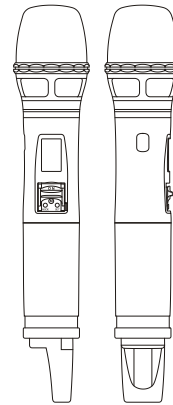

ACT-500H UHF Analog Handheld Wireless Microphone

Features

- Aesthetically designed in special fog black color metal housing features the most comfortable handheld size and presents ultra-low handling noise and a luxurious professional appearance.
- The unique metal grille of the capsule module can be divided into the upper and lower grille. The upper grille can be detached for cleaning; the lower grille is connected with the housing by an external thread. The robust metal grille protects the capsule against impact, rolling and pop noise, and ensures clarity of sound.
- The patented power switch module integrates mute, mode and set buttons, and LCD for convenience to operate.
- The patented battery compartment can be inserted with two AA-type batteries or one rechargeable Li-ion battery, charging via USB Type-C with the foolproof and safe charging circuit.
- In addition to the power switch and the mute button, functions such as input sensitivity, low frequency reduction, volume limit, power output and mute mode are also programmable.
- 5 switchable gain levels with input sensitivity preset to equal the sensitivity of the microphone capsule at 0 dB.
- The world's first ACT™ function provides precise and rapid frequency sync to the receiver.
- A color-coded channel identification ring is put on the end of the housing. A high efficiency wideband transmitting antenna and USB Type-C charging socket built in a patented antenna cover on the bottom of the housing.
- Pairs with all MIPRO's new interchangeable microphone modules featuring high dynamic range for loud singing without distortion. Also accepts some other brands' microphone modules with similar specifications.