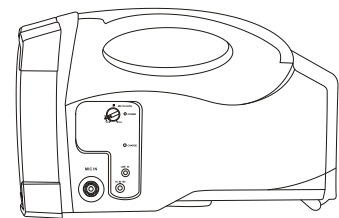

MA-101C Cabled Megaphone

Features

- Full-range high efficiency loudspeaker.
- Wired microphone only.
- Can be easily carried via the built-in handle, shoulder strap, or mounted on a microphone stand.
- Each audio source has an individual volume control.

Specifications

Max. SPL	107 dB
Drivers	5" full-range
Frequency Range	125 Hz – 18 kHz
Audio Inputs	MIC IN: 1 × 1/4" (6.3 mm) LINE IN: 1 × 1/8" (3.5 mm)
Amplifier	Class AB
Output Power	45 W RMS, 76 W peak
Receiver	N/A. MM-107 wired microphone is included.
Power Supply	DC (19 – 24 V) socket for external AC (100 – 240 V) power supply
Battery Type	Built-in MB-30 Lead-acid battery
Battery Indicator	Single LED Indicator
Standby Time	Up to 8 hours
Dimensions	160 × 178 × 285 mm (W × H × D)
Weight	Approx. 3.1 kg (battery included)
Optional Accessories	SC-100 carry bag, MS-30 tripod stand, MM Series microphones
Patents and Approvals	Patented. Telecom and safety regulations approved
Note	Refer to the actual product in the event of product description discrepancy