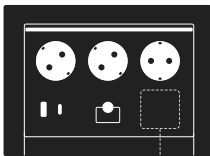

MOVE XL, 3x SOCKET, USB-C/A CHARGING, PASS-THRU (for cable), CONNECTOR FIELD

The connector field contains one or two connectors as shown below. These are equipped with pigtail cables of the specified length and are extended from the panel.

           	HDMI 2.0b 4K 60Hz, (F-F, 150 mm) <table border="0"> <tr><td>BLACK</td><td>MOXL-3SC-1AC-1H-1PT-B</td></tr> <tr><td>WHITE</td><td>MOXL-3SC-1AC-1H-1PT-W</td></tr> <tr><td>SILVER</td><td>MOXL-3SC-1AC-1H-1PT-S</td></tr> </table> RJ45 Cat6A S/FTP, 10GBase-T (F-F, coupler) <table border="0"> <tr><td>BLACK</td><td>MOXL-3SC-1AC-1L-1PT-B</td></tr> <tr><td>WHITE</td><td>MOXL-3SC-1AC-1L-1PT-W</td></tr> <tr><td>SILVER</td><td>MOXL-3SC-1AC-1L-1PT-S</td></tr> </table> USB-C 3.2 gen2 10 Gbps (F-F, 150 mm) <table border="0"> <tr><td>BLACK</td><td>MOXL-3SC-1AC-1C-1PT-B</td></tr> <tr><td>WHITE</td><td>MOXL-3SC-1AC-1C-1PT-W</td></tr> <tr><td>SILVER</td><td>MOXL-3SC-1AC-1C-1PT-S</td></tr> </table> USB-A 3.0, 5 Gbps, (F-F, 150 mm) <table border="0"> <tr><td>BLACK</td><td>MOXL-3SC-1AC-1A-1PT-B</td></tr> <tr><td>WHITE</td><td>MOXL-3SC-1AC-1A-1PT-W</td></tr> <tr><td>SILVER</td><td>MOXL-3SC-1AC-1A-1PT-S</td></tr> </table> 2x Cat6A S/FTP, 10GBase-T (F-F, coupler) <table border="0"> <tr><td>BLACK</td><td>MOXL-3SC-1AC-2L-1PT-B</td></tr> <tr><td>WHITE</td><td>MOXL-3SC-1AC-2L-1PT-W</td></tr> <tr><td>SILVER</td><td>MOXL-3SC-1AC-2L-1PT-S</td></tr> </table>	 	RJ45 Cat6A S/FTP + HDMI 4K 60Hz <table border="0"> <tr><td>BLACK</td><td>MOXL-3SC-1AC-1HL-1PT-B</td></tr> <tr><td>WHITE</td><td>MOXL-3SC-1AC-1HL-1PT-W</td></tr> <tr><td>SILVER</td><td>MOXL-3SC-1AC-1HL-1PT-S</td></tr> </table> USB-C 3.2 gen2 + HDMI 4K 60Hz <table border="0"> <tr><td>BLACK</td><td>MOXL-3SC-1AC-1HC-1PT-B</td></tr> <tr><td>WHITE</td><td>MOXL-3SC-1AC-1HC-1PT-W</td></tr> <tr><td>SILVER</td><td>MOXL-3SC-1AC-1HC-1PT-S</td></tr> </table> USB-A 3.0 + HDMI 4K 60Hz <table border="0"> <tr><td>BLACK</td><td>MOXL-3SC-1AC-1HA-1PT-B</td></tr> <tr><td>WHITE</td><td>MOXL-3SC-1AC-1HA-1PT-W</td></tr> <tr><td>SILVER</td><td>MOXL-3SC-1AC-1HA-1PT-S</td></tr> </table> RJ45 Cat6A S/FTP + USB-C 3.2 gen2 <table border="0"> <tr><td>BLACK</td><td>MOXL-3SC-1AC-1CL-1PT-B</td></tr> <tr><td>WHITE</td><td>MOXL-3SC-1AC-1CL-1PT-W</td></tr> <tr><td>SILVER</td><td>MOXL-3SC-1AC-1CL-1PT-S</td></tr> </table> RJ45 Cat6A S/FTP + USB-A 3.0 <table border="0"> <tr><td>BLACK</td><td>MOXL-3SC-1AC-1AL-1PT-B</td></tr> <tr><td>WHITE</td><td>MOXL-3SC-1AC-1AL-1PT-W</td></tr> <tr><td>SILVER</td><td>MOXL-3SC-1AC-1AL-1PT-S</td></tr> </table>