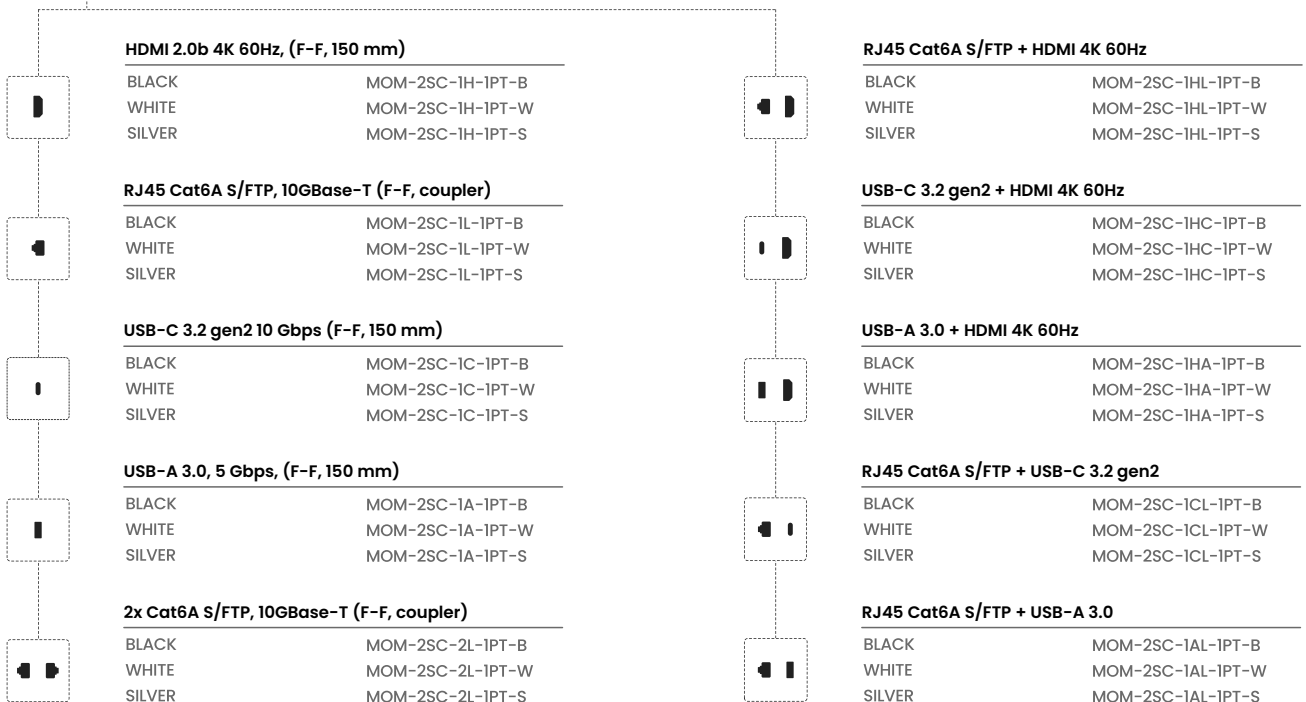

MOVE M, 3x SOCKET, PASS-THRU (position for cable)

BLACK
WHITE
SILVER

MOM-3SC-1PT-B
MOM-3SC-1PT-W
MOM-3SC-1PT-S

MOVE M, 2x SOCKET, USB-C/A CHARGING, PASS-THRU (position for cable)

BLACK
WHITE
SILVER

MOM-2SC-1AC-1PT-B
MOM-2SC-1AC-1PT-W
MOM-2SC-1AC-1PT-S

MOVE M, 2x SOCKET, 2x PASS-THRU (position for cable)

BLACK
WHITE
SILVER

MOM-2SC-2PT-B
MOM-2SC-2PT-W
MOM-2SC-2PT-S

MOVE M, 1x SOCKET, USB-C/A CHARGING, 2x PASS-THRU (position for cable)

BLACK
WHITE
SILVER

MOM-1SC-1AC-2PT-B
MOM-1SC-1AC-2PT-W
MOM-1SC-1AC-2PT-S

MOVE M, 2x SOCKET, PASS-THRU (position for cable), CONNECTOR FIELD

The connector field contains one or two connectors as shown below. These are equipped with pigtail cables of the specified length and are extended from the panel.