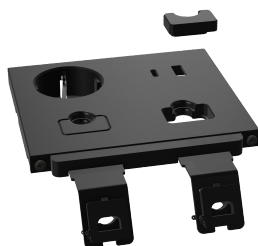

## CABLE INTEGRATION OPTIONS IN THE PANEL

MOVE is always equipped with a cable position insert and a desktop holder for the other end of the cable.

The cable insert is easily inserted and secured with a single screw from the bottom after threading the cable through.

Cable holder under the desk for cable length set up