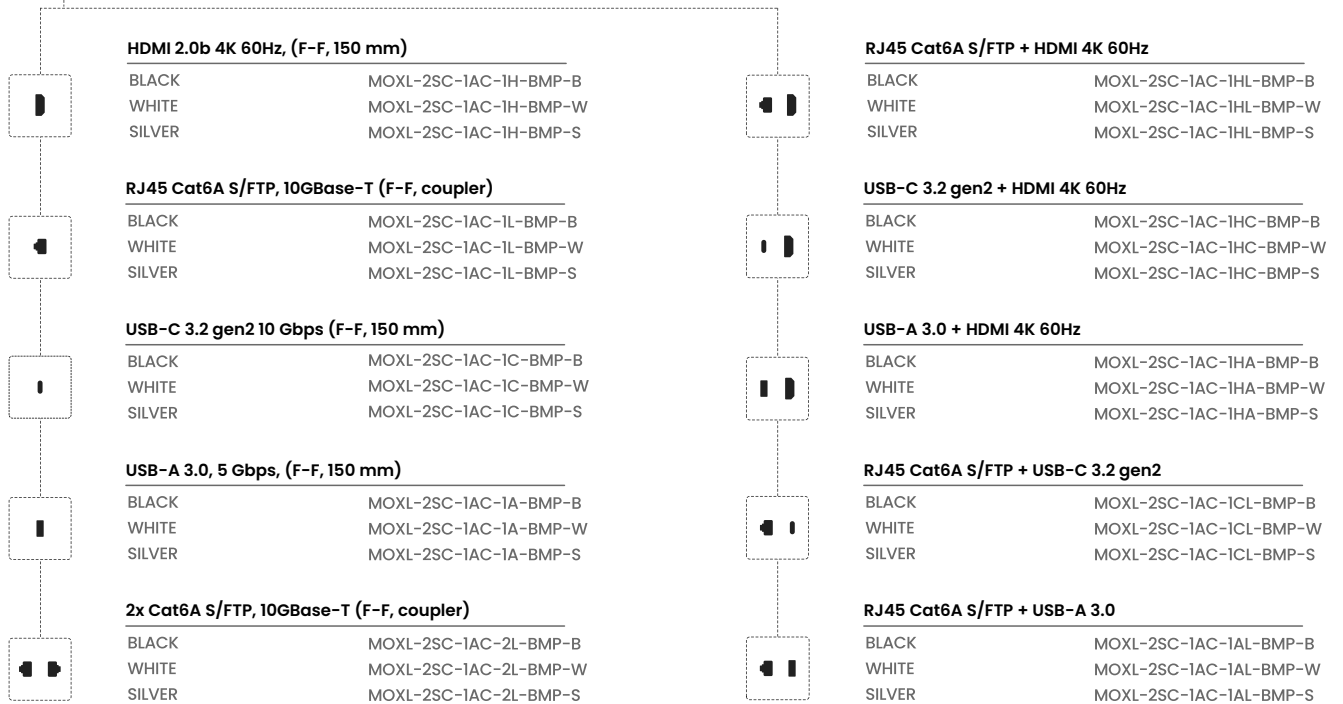

MOVE XL, 2x SOCKET, USB-C/A CHARGING, PASS-THRU, POSITION FOR CONTROL SYSTEM

BLACK
WHITE
SILVER

MOXL-2SC-1AC-2PT-BMP-B
MOXL-2SC-1AC-2PT-BMP-W
MOXL-2SC-1AC-2PT-BMP-S

MOVE XL, 1x SOCKET, USB-C/A CHARGING, 2x PASS-THRU, POSITION FOR CONTROL SYSTEM

BLACK
WHITE
SILVER

MOXL-1SC-1AC-2PT-BMP-B
MOXL-1SC-1AC-2PT-BMP-W
MOXL-1SC-1AC-2PT-BMP-S

MOVE XL, 2x SOCKET, USB-C/A CHARGING, PASS-THRU, CONNECTOR FIELD, POSITION FOR C.S.

The connector field contains one or two connectors as shown below. These are equipped with pigtail cables of the specified length and are extended from the panel.

MOVE XL, 2x SOCKET, USB-C/A CHARGING, PASS-THRU, POSITION FOR CONTROL SYSTEM

BLACK
WHITE
SILVER

MOXL-2SC-1AC-1PT-EXT-B
MOXL-2SC-1AC-1PT-EXT-W
MOXL-2SC-1AC-1PT-EXT-S

MOVE XL, 1x SOCKET, USB-C/A CHARGING, 2x PASS-THRU, POSITION FOR CONTROL SYSTEM

BLACK
WHITE
SILVER

MOXL-1SC-1AC-2PT-EXT-B
MOXL-1SC-1AC-2PT-EXT-W
MOXL-1SC-1AC-2PT-EXT-S