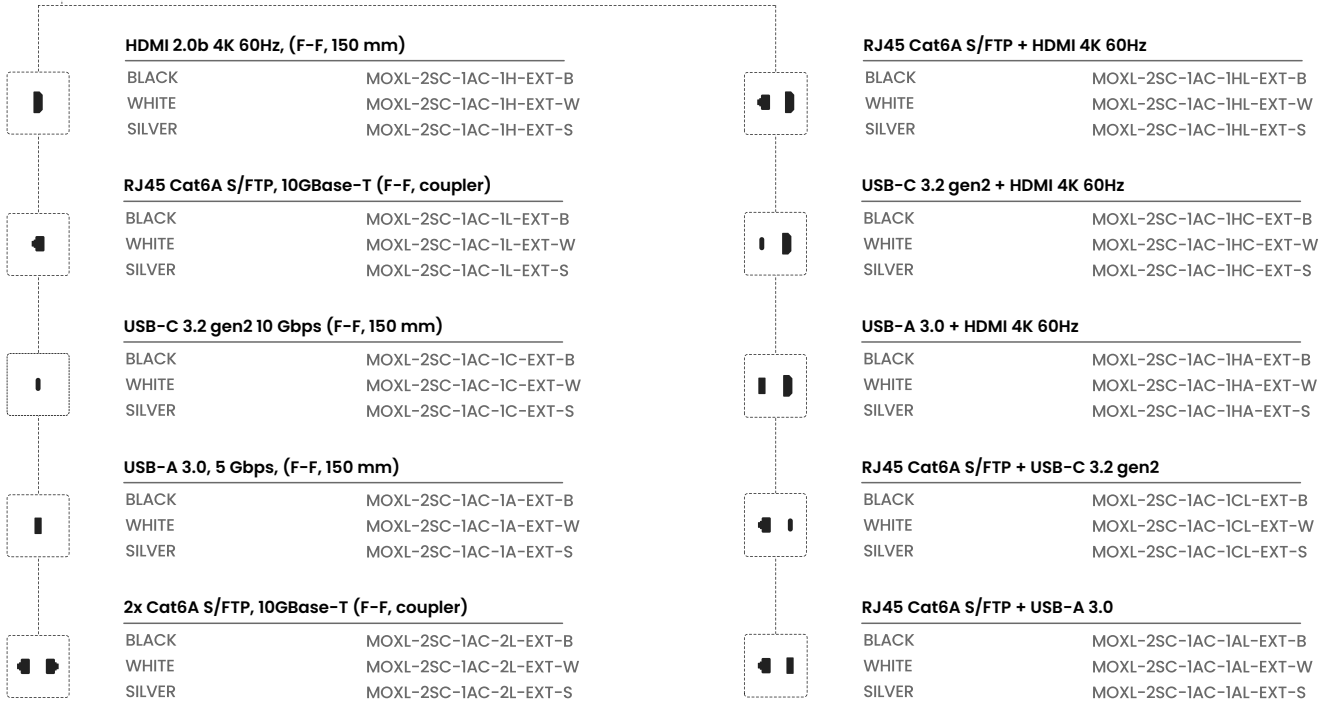

MOVE XL, 2x SOCKET, USB-C/A CHARGING, PASS-THRU, CONNECTOR FIELD, POSITION FOR C.S.

The connector field contains one or two connectors as shown below. These are equipped with pigtail cables of the specified length and are extended from the panel.