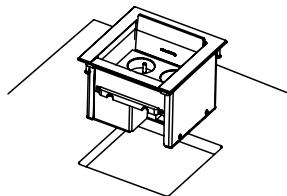

INSTALLATION INSTRUCTION

MOVE is installed into a cut or milled opening in the tabletop.

The installation of the MOVE panel requires a circular saw and a cordless drill with wood drill bits. CNC milling can be utilized as part of the production of tabletops.

1. 1 | Mark two opposite corners and drill them.
2. 2 | Cut the shape between the holes according to the CUT-OUT in the installation manual using a circular saw.
3. 3 | Insert the panel into the opening, place the mounting frame from below, and tighten the screws according to the strength of the tabletop.
4. 4 | Attach the PASS-THRU BAG or PULL-OUTS, connect the AV signals, and plug the panel into the power outlet.

PRODUCT PACKAGE

Panel MOVE with power cable, mounting frame, mounting screws

THICKNESS OF THE DESK

10 - 40 mm (possibility up to 60 mm with custom screws , not part of a standard package)

INSTALLATION MANUAL

panconnect.eu/en/download/

SAFETY & RECYCLATION

PANCONNECT declares that panel MOVE complies with Low voltage directive 2014/35/EU and EMC directive 2014/30/EU. Testing has been made according to EN 50491-5-1:2010 and EN 50491-5-2:2010 standards.

All products from PANCONNECT are intended for upgrade or recycling in accordance with the company's policy. Before the disposal of this panel comes up, please verify if this product can or cannot be upgraded or overhauled. If it's not possible, kindly arrange the disposal in accordance with valid EU directives.

This product belongs to WASTE ELECTRICAL AND ELECTRONIC EQUIPMENT (WEEE) category so the disposal is possible only in accordance with this WEEE Directive 2012/19/EU. It cannot be part of the municipal waste. For more information please check www.asekol.cz | info@asekol.cz

ABOUT THE MANUFACTURER

PANCONNECT s.r.o.
Olomoucká 601/51, 618 00 Brno
Pobřežní 249/46, 186 00 Praha
ID: 29265703, VAT ID: CZ29265703

sales@panconnect.eu, +420 603 575 486
support@panconnect.eu, +420 731 145 272
web: www.panconnect.eu
portal and configurator: pro.panconnect.eu