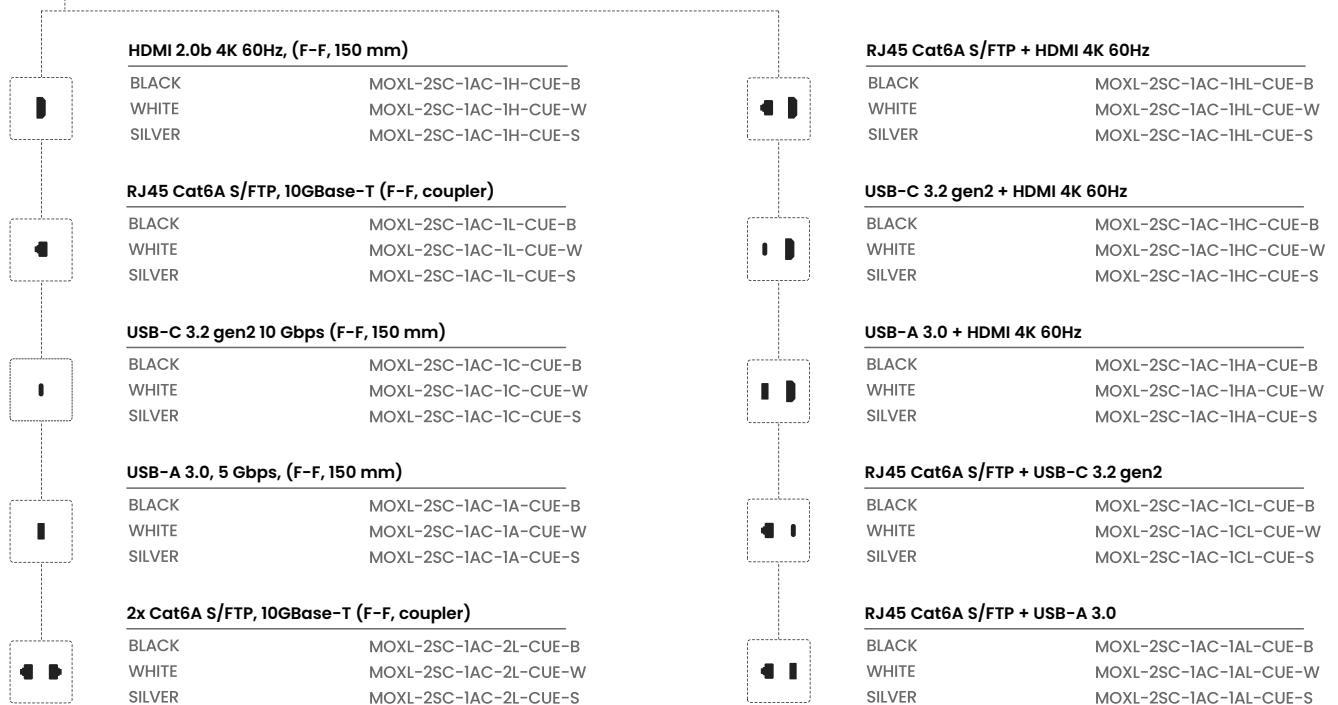

MOVE XL, 3x SOCKET, 3x PASS-THRU (for cable)

BLACK
WHITE
SILVER

MOXL-3SC-3PT-B
MOXL-3SC-3PT-W
MOXL-3SC-3PT-S

MOVE XL, 2x SOCKET, USB-C/A CHARGING, 3x PASS-THRU (for cable)

BLACK
WHITE
SILVER

MOXL-2SC-1AC-3PT-B
MOXL-2SC-1AC-3PT-W
MOXL-2SC-1AC-3PT-S

MOVE XL, 2x SOCKET, USB-C/A CHARGING, PASS-THRU, POSITION FOR CONTROL SYSTEM

BLACK
WHITE
SILVER

MOXL-2SC-1AC-1PT-CUE-B
MOXL-2SC-1AC-1PT-CUE-W
MOXL-2SC-1AC-1PT-CUE-S

MOVE XL, 1x SOCKET, USB-C/A CHARGING, 2x PASS-THRU, POSITION FOR CONTROL SYSTEM

BLACK
WHITE
SILVER

MOXL-1SC-1AC-2PT-CUE-B
MOXL-1SC-1AC-2PT-CUE-W
MOXL-1SC-1AC-2PT-CUE-S

MOVE XL, 2x SOCKET, USB-C/A CHARGING, PASS-THRU, CONNECTOR FIELD, POSITION FOR C.S.

The connector field contains one or two connectors as shown below. These are equipped with pigtail cables of the specified length and are extended from the panel.