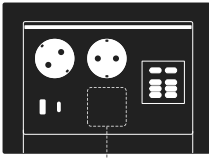

MOVE XL, 2x SOCKET, USB-C/A CHARGING, PASS-THRU, CONNECTOR FIELD, POSITION FOR C.S.

The connector field contains one or two connectors as shown below. These are equipped with pigtail cables of the specified length and are extended from the panel.