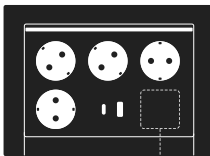

MOVE XL, 4x SOCKET, USB-C/A CHARGING, CONNECTOR FIELD

The connector field contains one or two connectors as shown below. These are equipped with pigtail cables of the specified length and are extended from the panel.

	HDMI 2.0b 4K 60Hz, (F-F, 150 mm) BLACK MOXL-4SC-1AC-1H-B WHITE MOXL-4SC-1AC-1H-W SILVER MOXL-4SC-1AC-1H-S		RJ45 Cat6A S/FTP + HDMI 4K 60Hz BLACK MOXL-4SC-1AC-1HL-B WHITE MOXL-4SC-1AC-1HL-W SILVER MOXL-4SC-1AC-1HL-S
	RJ45 Cat6A S/FTP, 10GBase-T (F-F, coupler) BLACK MOXL-4SC-1AC-1L-B WHITE MOXL-4SC-1AC-1L-W SILVER MOXL-4SC-1AC-1L-S		USB-C 3.2 gen2 + HDMI 4K 60Hz BLACK MOXL-4SC-1AC-1HC-B WHITE MOXL-4SC-1AC-1HC-W SILVER MOXL-4SC-1AC-1HC-S
	USB-C 3.2 gen2 10 Gbps (F-F, 150 mm) BLACK MOXL-4SC-1AC-1C-B WHITE MOXL-4SC-1AC-1C-W SILVER MOXL-4SC-1AC-1C-S		USB-A 3.0 + HDMI 4K 60Hz BLACK MOXL-4SC-1AC-1HA-B WHITE MOXL-4SC-1AC-1HA-W SILVER MOXL-4SC-1AC-1HA-S
	USB-A 3.0, 5 Gbps, (F-F, 150 mm) BLACK MOXL-4SC-1AC-1A-B WHITE MOXL-4SC-1AC-1A-W SILVER MOXL-4SC-1AC-1A-S		RJ45 Cat6A S/FTP + USB-C 3.2 gen2 BLACK MOXL-4SC-1AC-1CL-B WHITE MOXL-4SC-1AC-1CL-W SILVER MOXL-4SC-1AC-1CL-S
	2x Cat6A S/FTP, 10GBase-T (F-F, coupler) BLACK MOXL-4SC-1AC-2L-B WHITE MOXL-4SC-1AC-2L-W SILVER MOXL-4SC-1AC-2L-S		RJ45 Cat6A S/FTP + USB-A 3.0 BLACK MOXL-4SC-1AC-1AL-B WHITE MOXL-4SC-1AC-1AL-W SILVER MOXL-4SC-1AC-1AL-S