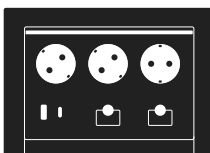

MOVE XL, 3x SOCKET, USB-C/A CHARGING, 2x PASS-THRU (for cable)

BLACK	MOXL-3SC-1AC-2PT-B
WHITE	MOXL-3SC-1AC-2PT-W
SILVER	MOXL-3SC-1AC-2PT-S