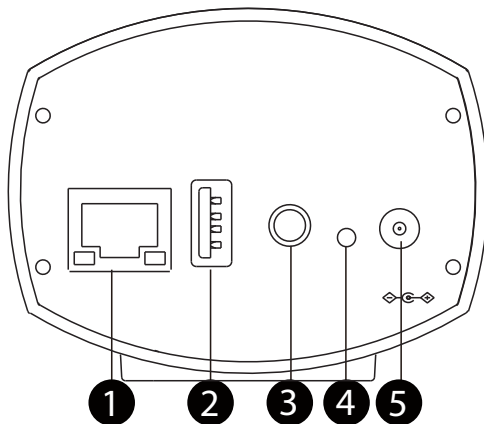

### Configurable Line Inputs

PanoCam features a configurable line/mic audio input, making it possible to stream directly from the camera with audio.

### 255 Configurable Presets

PanoCam supports 255 configurable presets that can be used to focus the camera on a particular audience section.

- ePTZ
- 120° Wide Angle
- 1/2.8" CMOS Sensor, 8.42 MP
- H.265 / H.264 Video Compression
- PoE

## CONNECTION DIAGRAM

- 1 LAN
- 2 USB 2.0
- 3 LINE IN
- 4 Power Indicator
- 5 DC 12V

## TECHNICAL SPECIFICATIONS

Model Name	A-PC01 PanoCam
<b>Camera</b>	
Image Sensor	1/2.8" CMOS Sensor
Focal Length	1.64mm
Field of View	Horizontal: 120°
Zoom Ratio	8x Digital Zoom
Shutter Speed	1/60~1/10,000s
AGC	Automatic, Manual
White Balance	Automatic, Manual, One Push
AE Control	Automatic, Manual, Shutter Priority
Interfaces	Video ports: 1x USB 2.0 and 1x RJ-45 (PoE 802.3 af) Audio port: 1x 3.5mm configurable line input
Resolution	Main Stream: 1080P30 and lower, 720P30 and lower, 360P30 and lower Sub Stream: 4KP30 and lower, 1080P30 and lower, 720P30 and lower, 360P30 and lower USB: 4KP30 and lower
Image Compression	Network: H.264/H.265 USB: H.264/H.265/MJPEG
Protocols	HTTP/TCP/UDP/RTSP/RTMP/ONVIF Profile S/AAC
<b>General</b>	
Operating Temperature	0°C~+40°C
Dimensions	149mm (L) X 76mm (W) X 58mm (H)
Weight	<0.5kg
Power Supply	DC12V / 1A; <5W PoE (802.3 af)
Accessories	Quick Installation Guide, Power Adapter, Bracket with Screws