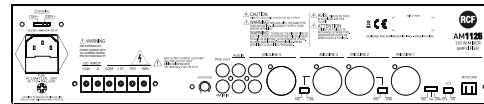

AM 1125

120 W MIXER AMPLIFIER

Description

AM 1125 is a 120W mixer-amplifier with 5 audio inputs. Audio input 1 has phantom power supply and get the priority over the other audio inputs through an external command or automatically thanks to the VOX circuit. Dual RCA connectors can be used to link stereo (unbalanced) sound sources (e.g. CD, MP3 players, tuners, etc.). The amplifier output is available both for low impedance loudspeakers (min. 4 Ohm) or 70/100 V constant voltage lines (for loudspeakers with 70/100 V line transformers). It can also be powered by batteries (24 V dc voltage), in order to ensure its proper operation even when the mains supply is unavailable.

TECHNICAL SPECIFICATIONS

Amplifier specifications	Output Power	1 x 120 W @ 4 ohm
	Output power @ 100 V	1 x 120 W @ 100 V
	Frequency Response (-3dB)	60 Hz ÷ 15000 Hz
	SNR Analog inputs ("A" weighted)	>85 dB
	Crosstalk	<85 dB
	Distortion (THD+N) @ 1 kHz nominal power	<1.5 %
Input section	Total number of inputs	5
	Line inputs	1
	Line connectors	RCA
	Mic+Line inputs	4
	Mic+Line connectors	RCA, XLR
	Mic+Line Phantom	18 V DC
	VOX	Yes
	Paging connectors	XLR
Output section	General Purpose Inputs (GPI)	1
	Signal output number	1
	Signal output connectors	RCA
Processing	Power output connectors	Euroblock
	Tone controls	Yes
Configuration and control	Configuration	Front panel
	Protections	Cooling
Short circuit		Yes
Thermal		Yes
DC		Yes
Fuses		Yes
Power requirement	Operating voltage	220-240/115 V- 50/60Hz
	Voltage selection	External
	DC power	Yes
	DC power value	24 V
	Power consumption	350 W

AM 1125

120 W MIXER AMPLIFIER

Standard compliance	Safety agency	CE compliant
Physical specifications	Cabinet/Case Material	Metal
	Color	Black
	Rack mounting	19", 2U
Size	Height	88 mm / 3.46 inches
	Width	431 mm / 16.97 inches
	Depth	385 mm / 15.16 inches
	Weight	7.3 kg / 16.09 lbs