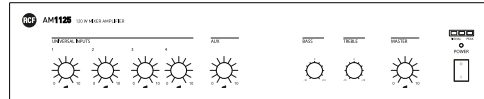

AM 1125

120 W MIXER AMPLIFIER

Description

AM 1125 is a 120W mixer-amplifier with 5 audio inputs. Audio input 1 has phantom power supply and get the priority over the other audio inputs through an external command or automatically thanks to the VOX circuit. Dual RCA connectors can be used to link stereo (unbalanced) sound sources (e.g. CD, MP3 players, tuners, etc.). The amplifier output is available both for low impedance loudspeakers (min. 4 Ohm) or 70/100 V constant voltage lines (for loudspeakers with 70/100 V line transformers). It can also be powered by batteries (24 V dc voltage), in order to ensure its proper operation even when the mains supply is unavailable.

TECHNICAL SPECIFICATIONS

Amplifier specifications	Output Power	1 x 120 W @ 4 ohm
	Output power @ 100 V	1 x 120 W @ 100 V
	Frequency Response (-3dB)	60 Hz ÷ 15000 Hz
	SNR Analog inputs ("A" weighted)	>85 dB
	Crosstalk	<85 dB
	Distortion (THD+N) @ 1 kHz nominal power	<1.5 %
Input section	Total number of inputs	5
	Line inputs	1
	Line connectors	RCA
	Mic+Line inputs	4
	Mic+Line connectors	RCA, XLR
	Mic+Line Phantom	18 V DC
	VOX	Yes
	Paging connectors	XLR
Output section	General Purpose Inputs (GPI)	1
	Signal output number	1
	Signal output connectors	RCA
Processing	Power output connectors	Euroblock
	Tone controls	Yes
Configuration and control	Configuration	Front panel
	Protections	Cooling
Short circuit		Yes
Thermal		Yes
DC		Yes
Fuses		Yes
Power requirement	Operating voltage	220-240/115 V- 50/60Hz
	Voltage selection	External
	DC power	Yes
	DC power value	24 V
	Power consumption	350 W