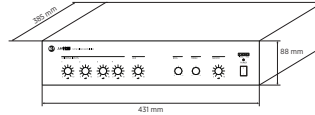

TECHNICAL SPECIFICATIONS

Amplifier specifications	Output Power	1 x 120 W @ 4 ohm
	Output power @ 100 V	1 x 120 W @ 100 V
	Frequency Response (-3dB)	60 Hz ÷ 15000 Hz
	SNR Analog inputs ("A" weighted)	>85 dB
	Crosstalk	<85 dB
	Distortion (THD+N) @ 1 kHz nominal power	<1.5 %
Input section	Total number of inputs	5
	Line inputs	1
	Line connectors	RCA
	Mic+Line inputs	4
	Mic+Line connectors	RCA, XLR
	Mic+Line Phantom	18 V DC
	VOX	Yes
	Paging connectors	XLR
Output section	General Purpose Inputs (GPI)	1
	Signal output number	1
	Signal output connectors	RCA
Processing	Power output connectors	Euroblock
	Tone controls	Yes
Configuration and control	Configuration	Front panel
	Protections	Cooling
Short circuit		Yes
Thermal		Yes
DC		Yes
Fuses		Yes
Power requirement	Operating voltage	220-240/115 V- 50/60Hz
	Voltage selection	External
	DC power	Yes
	DC power value	24 V
	Power consumption	350 W

AM 1125

120 W MIXER AMPLIFIER

Standard compliance	Safety agency	CE compliant
Physical specifications	Cabinet/Case Material	Metal
	Color	Black
	Rack mounting	19", 2U
Size	Height	88 mm / 3.46 inches
	Width	431 mm / 16.97 inches
	Depth	385 mm / 15.16 inches
	Weight	7.3 kg / 16.09 lbs